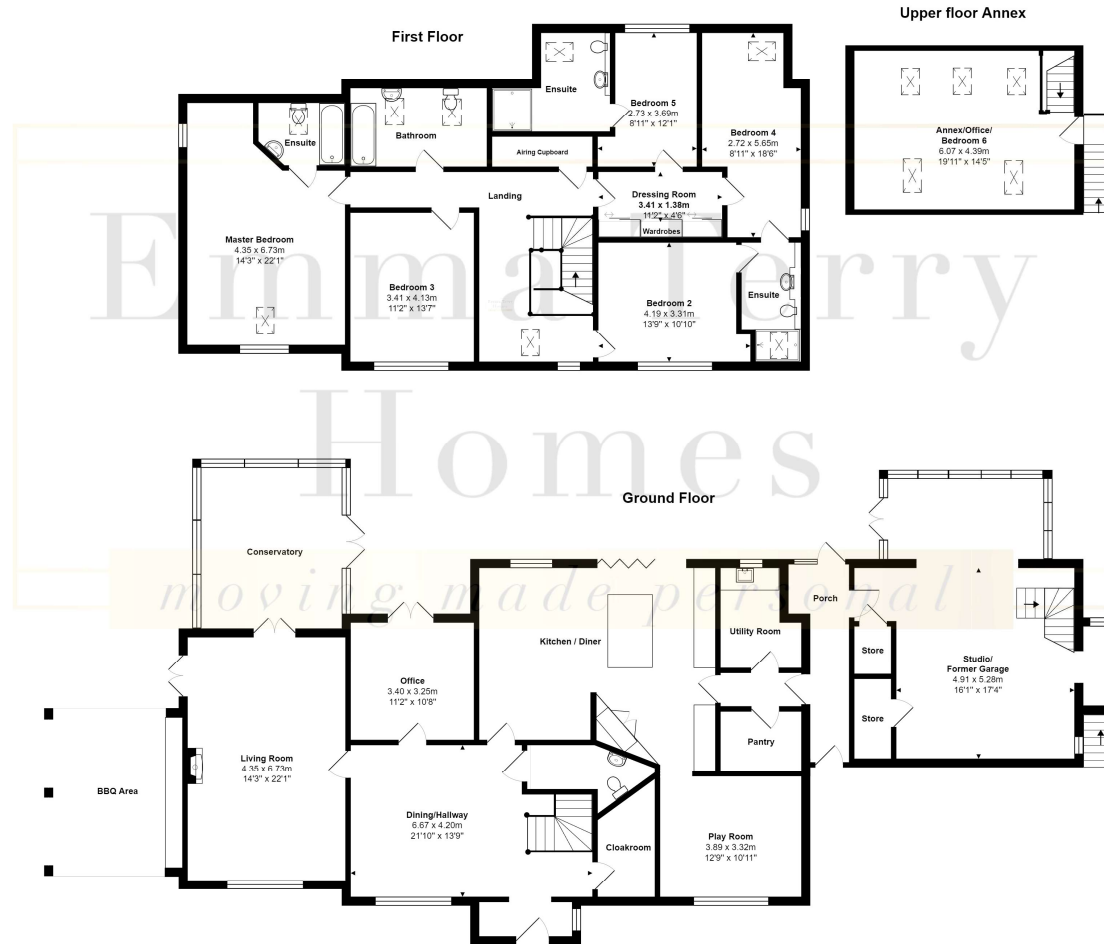

1, Oak Tree Close, Bleasby, NG14 7HZ

Total Area: 390.8 m² ... 4206 ft²
All measurements are approximate and for display purposes only