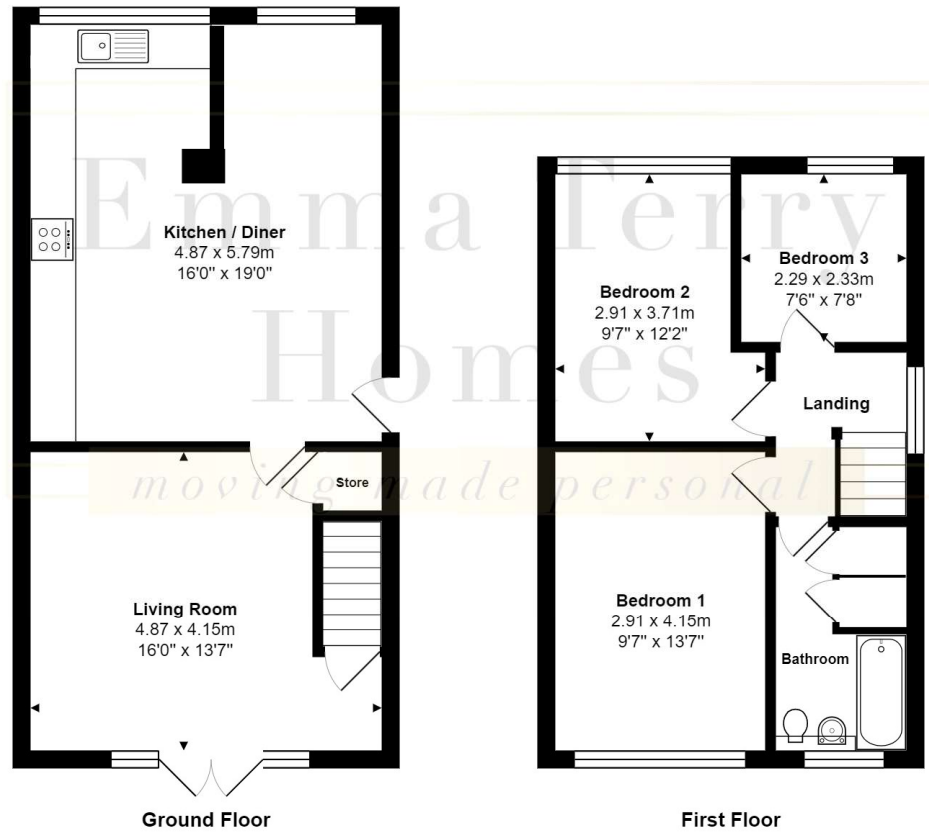

22, Spindle View, Calverton, NG14 6HF

All measurements are approximate and for display purposes only