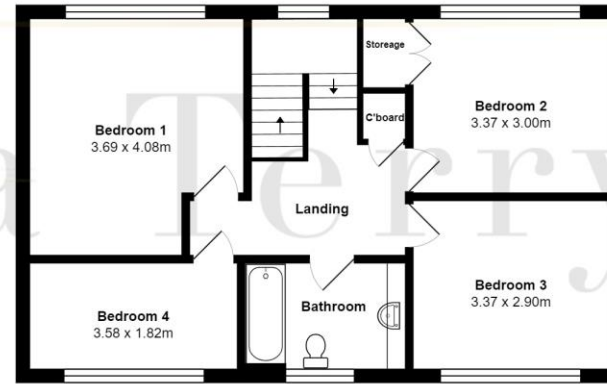

Carrick House, 8, Longmead Drive, Fiskerton, NG25 0UP

**Ground Floor**

**First Floor**

*moving made personal*

All measurements are approximate and for display purposes only