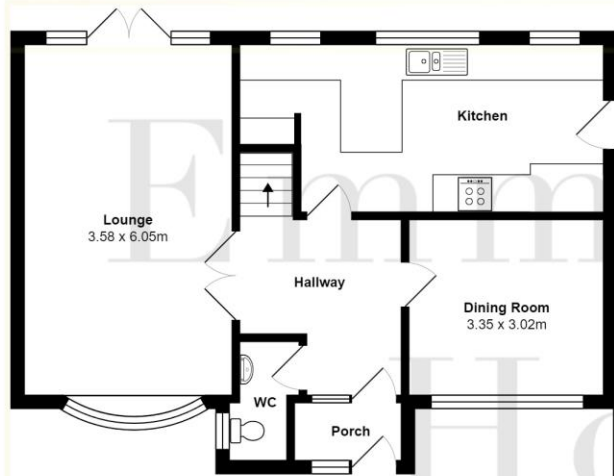

Carrick House, 8, Longmead Drive, Fiskerton, NG25 0UP

**Ground Floor**

**First Floor**

*moving made personal*

All measurements are approximate and for display purposes only