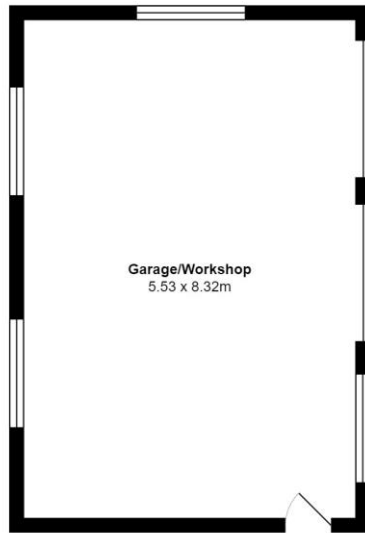

Fergus Lea, Foxwood Lane,
Woodborough, NG14 6ED

All measurements are approximate and for display purposes only